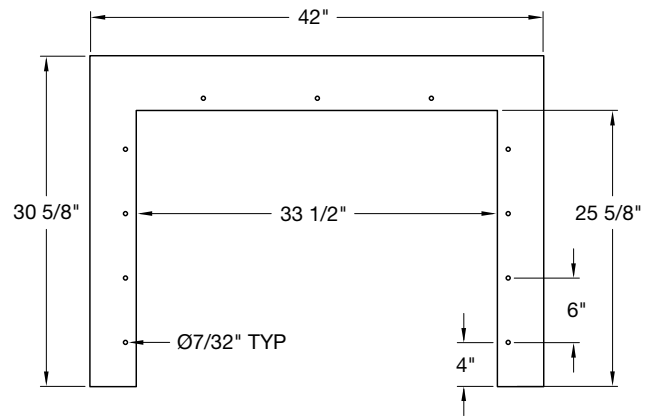

The Focus 3600i insert comes with a standard surround trim. For larger spaces, a 42" x 30 5/8" backing plate is available as an option.

- Clean, modern styling
- Certified to NSPS 2020 at 1.49 g/hr
- Heat activated internal blower
- Detachable flue collar with pull handle