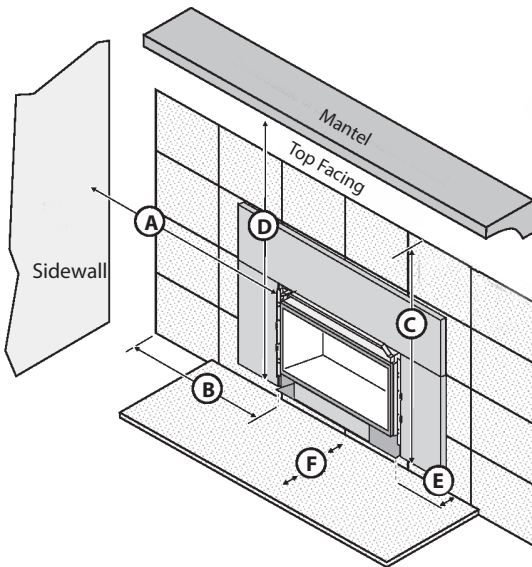

Clearances To Combustibles & Hearth Protection

A	5"
B	3-3/8"
C	32-3/8"
D	34-1/2" 8" Mantel 53-1/2" 4" Mantel
E	0" or 1-1/4" with Trim Kit
F	0"