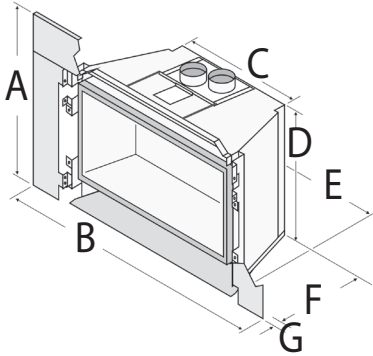

430 Deluxe Ember-Glo™ GAS FIREPLACE INSERT

This 430 Deluxe Ember-Glo™ is shown with the Metropolitan Face, Handmade Brick Fireback, and Classic Oak Log Set.

The 430 Deluxe is a beautiful insert that is ideal for providing supplemental heat to homes or living spaces up to 1,500 square feet. Featuring 430 square inches of ceramic glass, this model has a larger fireview than most inserts its size. The ceramic glass extends down to the hearth to offer a “clean face” look that resembles a traditional masonry fireplace. This model features Ember-Glo™ ember bed lighting, the Ember-Fyre®II burner and Comfort Control™ to accommodate your year-round heating requirements. More standard features include the GreenSmart® Remote Control, top Accent Light and a 180 CFM convection fan.

A	Small 25" (635mm), Large 28-1/2" (724mm)
B	Small 38" (966mm), Large 40" (1016mm)
C	21" (534mm)
D	19-1/2" (496mm)
E	29-1/2" (750mm)
F	15" (381mm)
G	0" with 1 piece panel 1-1/4" (32mm) when using 1 piece panel with trim